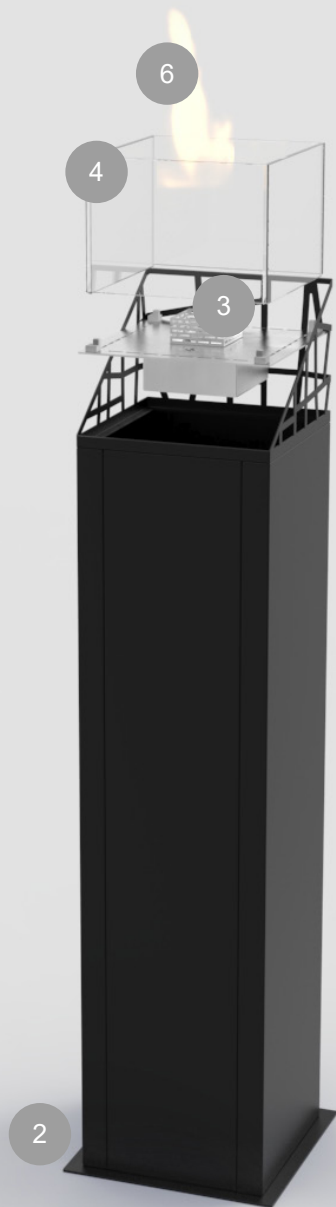

TECHNICAL INFORMATION

Capacity: 1,8 L

Fuel consumption: 0,3 l/h

Burning time: up to 6h

Heat output: 1,8 kW/h

Net weight: 50kg / 40kg

Materials: Burner - brushed stainless steel and hardened, optic-white glass; Column - corten steel.

Finish: Corten, black and white. Optionally any RAL color.

DUBAI SQUARE™ TOWER / LOUNGE

www.decoflame.com

Step 1: Take the fireplace out of the box.

Step 2: Place the column on a level surface.

Step 3: Carefully insert the burner inside the column.