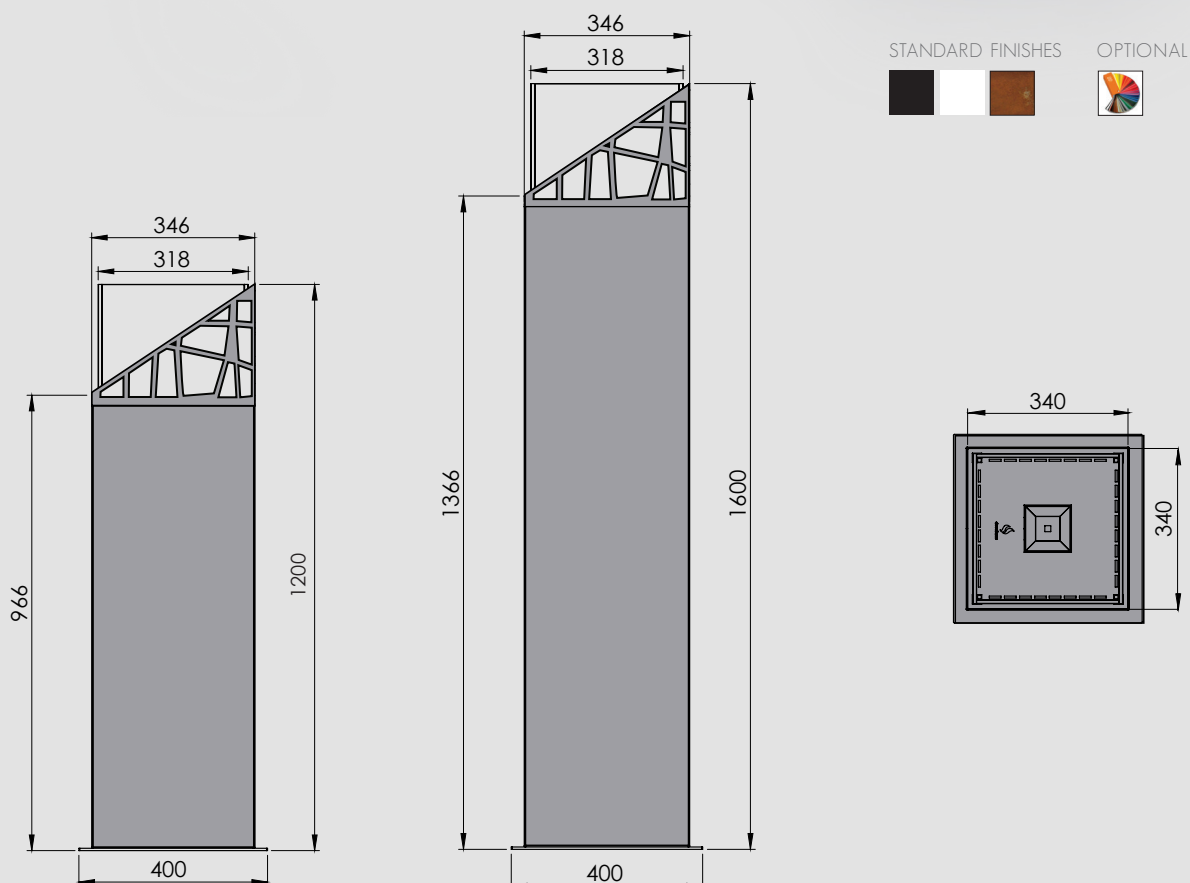

DUBAI SQUARE™ TOWER / LOUNGE

www.decoflame.com

FEATURES

- decoflame® brushed stainless steel manual burner
- Glass screens
- No chimney required
- No smoke, ash or soot
- Indoor / outdoor
- Easy to relocate
- Shutter tool
- Lighter
- Fuel Funnel

TECHNICAL INFORMATION

Capacity: 1,8 L

Fuel consumption: 0,3 l/h

Burning time: up to 6h

Heat output: 1,8 kW/h

Net weight: 50kg / 40kg

Materials: Burner - brushed stainless steel and hardened, optic-white glass; Column - corten steel.

Finish: Corten, black and white. Optionally any RAL color.