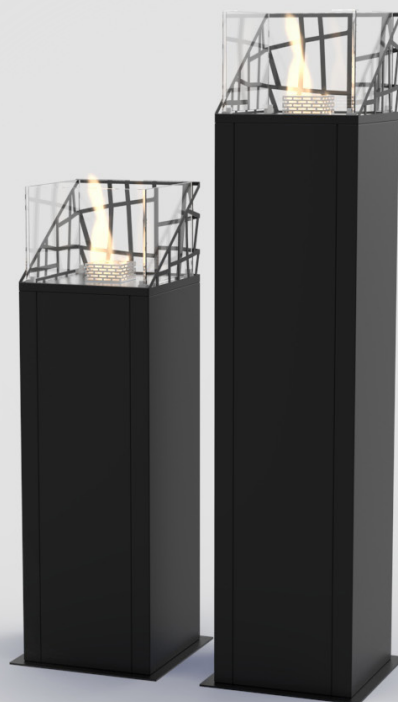

DUBAI SQUARE™ TOWER / LOUNGE

www.decoflame.com

Dubai Series™ is a part of the decoflame® outdoor fireplace collection. The two models, - Dubai Round™ and Dubai Square™ are available in two sizes, compact - Lounge and high - Tower.

Dubai models can be manufactured in two different finishes - Corten and Black.

Designed to bring warmth during chilly desert nights, these models add an oriental touch to outdoor spaces.

DUBAI SQUARE™ TOWER / LOUNGE

TECHNICAL INFORMATION

Capacity: 1,8 L

Fuel consumption: 0,3 l/h

Burning time: up to 6h

Heat output: 1,8 kW/h

Net weight: 50kg / 40kg

Materials: Burner - brushed stainless steel and hardened, optic-white glass; Column - corten steel.

Finish: Corten, black and white. Optionally any RAL color.

DUBAI SQUARE™ TOWER / LOUNGE

www.decoflame.com

Step 1: Take the fireplace out of the box.

Step 2: Place the column on a level surface.

Step 3: Carefully insert the burner inside the column.