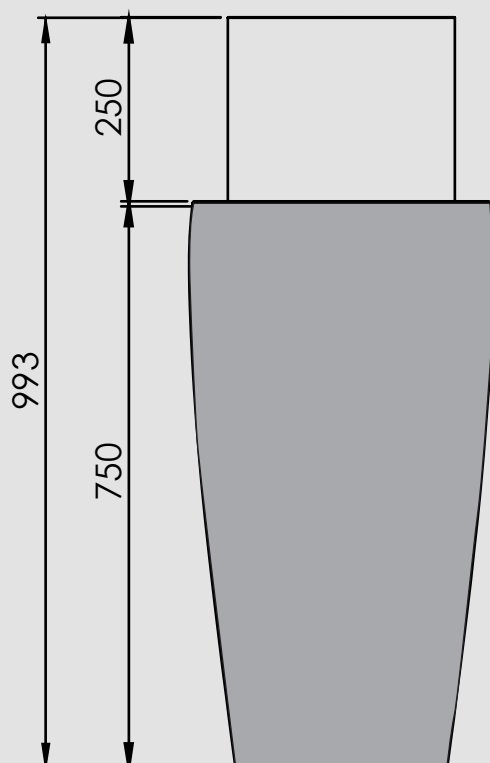

AVAILABLE COLOURS