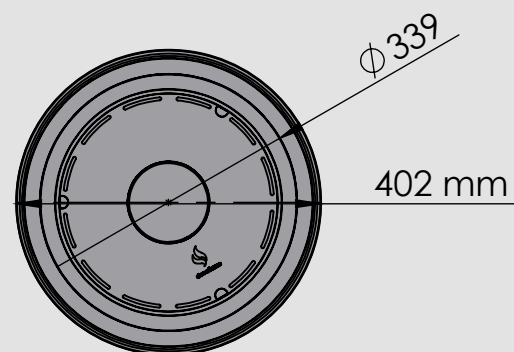

AVAILABLE COLOURS